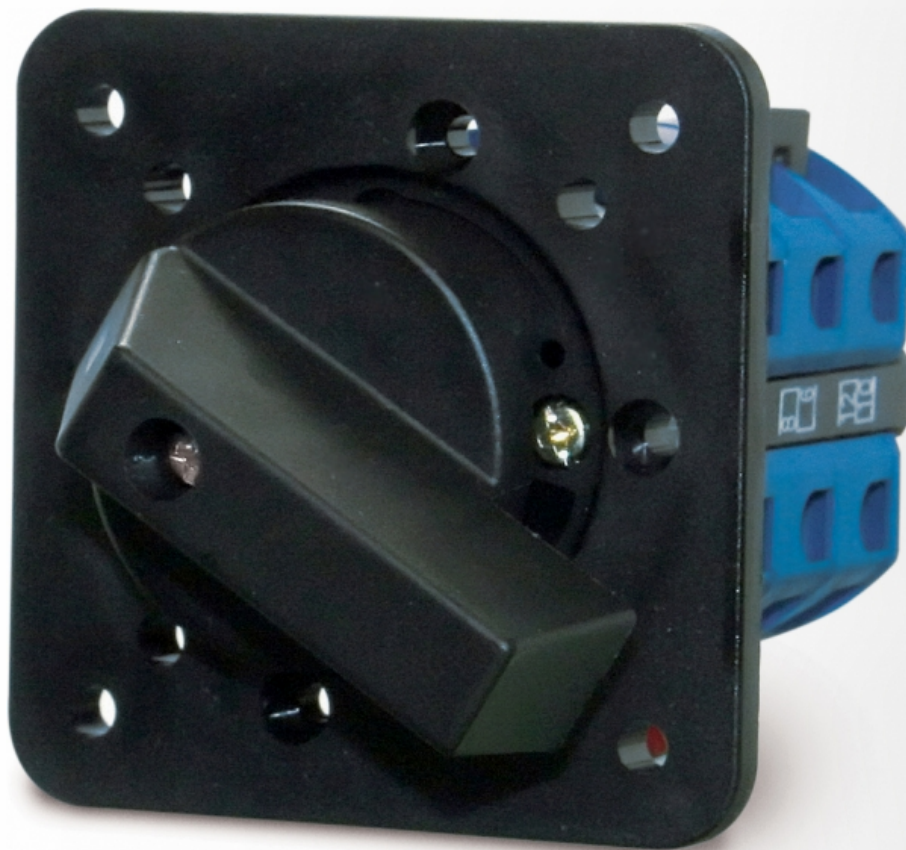

# Selector rotary switch, double pole 1-2-3, 25 A

Product code: 70907224

The yacht of your dreams is a personal choice, fitted with the finest materials and equipment available. Nothing should be left to chance, least of all your electrical system. If you want the convenience of an electrical panel controlling all functions on board, a MasterVision modular electrical switchboard is the ideal solution. With over 250 different modules and components to choose from, assembling a tailor made electrical switchboard could not be easier: ask the shipyard/installer or do it yourself.