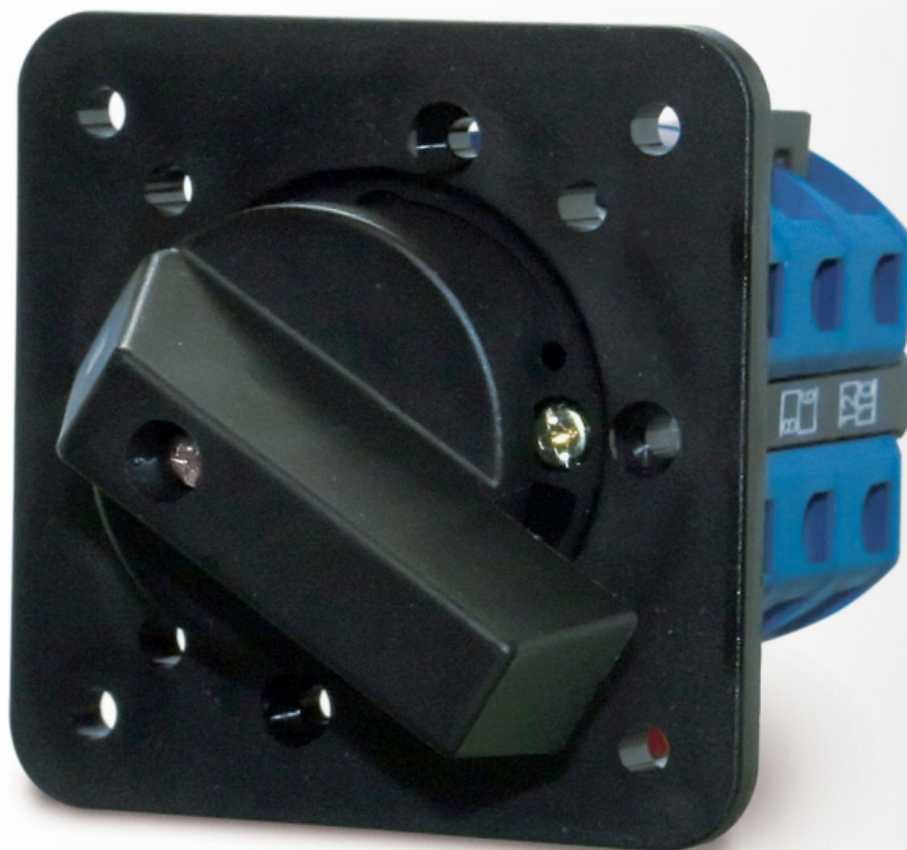

# Selector rotary switch, double pole 1-2-3, 25 A

Product code: 70907224

The yacht of your dreams is a personal choice, fitted with the finest materials and equipment available. Nothing should be left to chance, least of all your electrical system. If you want the convenience of an electrical panel controlling all functions on board, a MasterVision modular electrical switchboard is the ideal solution. With over 250 different modules and components to choose from, assembling a tailor made electrical switchboard could not be easier: ask the shipyard/installer or do it yourself.